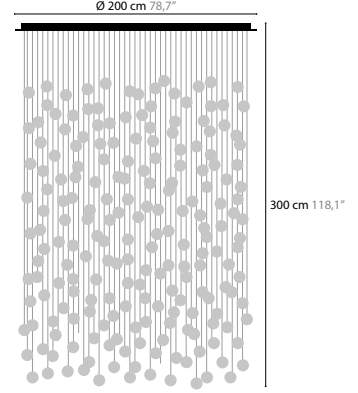

BALLROOM

DESIGN BY COEN MUNSTERS

13930 H15
13931

13905 H20
13906

13950 H32
13951

13960 H100
13961

13970 H145
13971

13980 C200
13981

13900 H25
13902

13901 H40
13903

BALLROOM H15

BASE: 15 X LED / 2W / 24V / 1620LM

13930 CLEAR GLASS COLOURS 02 10 14
13931 AMBER GLASS COLOURS 02 10 14

BALLROOM H20

BASE: 20 X LED / 2W / 24V / 2160LM

13905 CLEAR GLASS COLOURS 02 10 14
13906 AMBER GLASS COLOURS 02 10 14