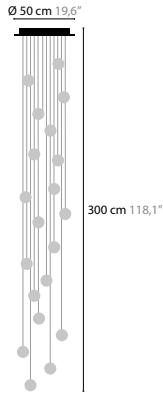

BALLROOM

DESIGN BY COEN MUNSTERS

13930 H15
13931

13905 H20
13906

13950 H32
13951

13960 H100
13961

13970 H145
13971

13980 C200
13981

13900 H25
13902

13901 H40
13903

BALLROOM H15

BASE: 15 X LED / 2W / 24V / 1620LM

13930 CLEAR GLASS COLOURS 02 10 14
13931 AMBER GLASS COLOURS 02 10 14

BALLROOM H20

BASE: 20 X LED / 2W / 24V / 2160LM

13905 CLEAR GLASS COLOURS 02 10 14
13906 AMBER GLASS COLOURS 02 10 14