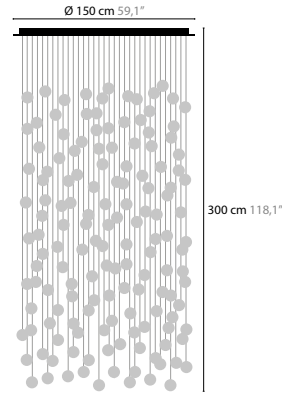

BALLROOM

DESIGN BY COEN MUNSTERS

13930 H15
13931

13905 H20
13906

13950 H32
13951

13960 H100
13961

13970 H145
13971

13980 C200
13981

13900 H25
13902

13901 H40
13903

BALLROOM H15

BASE: 15 X LED / 2W / 24V / 1620LM

13930 CLEAR GLASS COLOURS 02 10 14
13931 AMBER GLASS COLOURS 02 10 14

BALLROOM H20

BASE: 20 X LED / 2W / 24V / 2160LM

13905 CLEAR GLASS COLOURS 02 10 14
13906 AMBER GLASS COLOURS 02 10 14