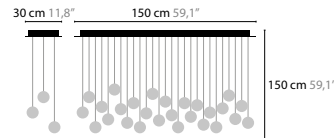

13901 H40
13903

BALLROOM H15

BASE: 15 X LED / 2W / 24V / 1620LM

13930 CLEAR GLASS COLOURS 02 10 14
13931 AMBER GLASS COLOURS 02 10 14

BALLROOM H20

BASE: 20 X LED / 2W / 24V / 2160LM

13905 CLEAR GLASS COLOURS 02 10 14
13906 AMBER GLASS COLOURS 02 10 14

BALLROOM H32

BASE: 32 X LED / 2W / 24V / 3456LM

13950 CLEAR GLASS COLOURS 02 10 14
13951 AMBER GLASS COLOURS 02 10 14

BALLROOM H100

BASE: 100 X LED / 2W / 24V / 10800LM

13960 CLEAR GLASS COLOURS 02 10 14
13961 AMBER GLASS COLOURS 02 10 14

BALLROOM H145

BASE: 145 X LED / 2W / 24V / 15660LM

13970 CLEAR GLASS COLOURS 02 10 14
13971 AMBER GLASS COLOURS 02 10 14

BALLROOM H200

BASE: 200 X LED / 2W / 24V / 21600LM

13980 CLEAR GLASS COLOURS 02 10 14
13981 AMBER GLASS COLOURS 02 10 14

BALLROOM H25

BASE: 25 X LED / 2W / 24V / 2700LM

13900 CLEAR GLASS COLOURS 02 10 14
13902 AMBER GLASS COLOURS 02 10 14

BALLROOM H40

BASE: 40 X LED / 2W / 24V / 4320LM

13901 CLEAR GLASS COLOURS 02 10 14
13903 AMBER GLASS COLOURS 02 10 14

COLOURS

- 02 CHROME
- 10 BLACK MATT
- 14 WHITE MATT

GENERAL INFORMATION:

- FOR MOST POSSIBLE FLEXIBILITY OF CABLES WE USE TRANSPARENT SILICON CABLE
- DIMMABLE
- CABLE LENGTH ADJUSTABLE AND ON REQUEST