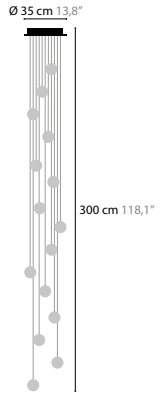

BALLROOM

DESIGN BY COEN MUNSTERS

13930 H15
13931

13905 H20
13906

13950 H32
13951

13960 H100
13961

13970 H145
13971

13980 C200
13981

13900 H25
13902

13901 H40
13903

BALLROOM H15

BASE: 15 X LED / 2W / 24V / 1620LM

13930 CLEAR GLASS COLOURS 02 10 14
13931 AMBER GLASS COLOURS 02 10 14

BALLROOM H20

BASE: 20 X LED / 2W / 24V / 2160LM

13905 CLEAR GLASS COLOURS 02 10 14
13906 AMBER GLASS COLOURS 02 10 14