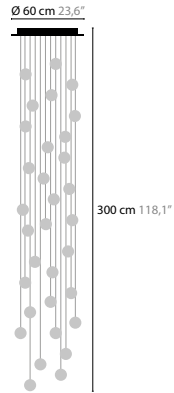

BALLROOM

DESIGN BY COEN MUNSTERS

13930 H15
13931

13905 H20
13906

13950 H32
13951

13960 H100
13961

13970 H145
13971

13980 C200
13981

13900 H25
13902

13901 H40
13903

BALLROOM H15

BASE: 15 X LED / 2W / 24V / 1620LM

13930 CLEAR GLASS COLOURS 02 10 14
13931 AMBER GLASS COLOURS 02 10 14

BALLROOM H20

BASE: 20 X LED / 2W / 24V / 2160LM

13905 CLEAR GLASS COLOURS 02 10 14
13906 AMBER GLASS COLOURS 02 10 14